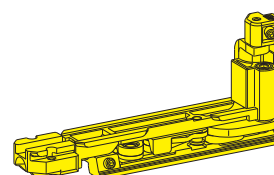

VENTILATION SASH
vertical closing kit for limited
opening casement

3200.651R
3200.651L

ACCESSORY SCHEME

ART.	NAME	DESCRIPTION	FINISHES	Pcs.
3200.651R	VENTILATION SASH	Vertical closing kit for limited right hand casement		5
3200.651L	VENTILATION SASH	Vertical closing kit for limited left hand casement		5

1121/.1/.21:
2 hinges Kg 80.
3 hinges Kg 90.

90-100 KG

1122/.1/.21:
2 hinges Kg 90.
3 hinges Kg 100.

1122/.1/.21:
2 hinges Kg 90.
3 hinges Kg 100.

80-150 KG

80 KG

1115/.1 - 1116.1

1121/.1/.21 - 1122/.1/.21
1122.200/.201 - 1123/.21

3020W

3010.718R - 3010.718R

3200.809/.829

VENTILATION SASH
vertical closing kit for limited
opening casement

3200.651R
3200.651L

LEAF HINGE RANGE

110 KG

140 KG