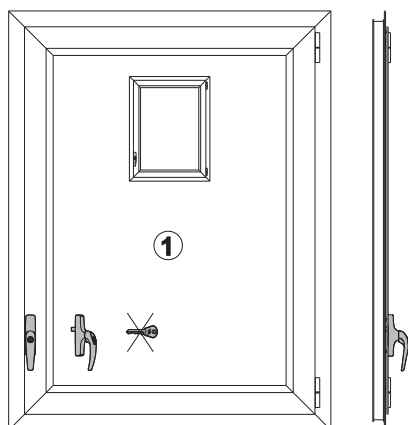

VENTILATION SASH
vertical closing kit for limited
opening casement

3200.651R
3200.651L

Closure