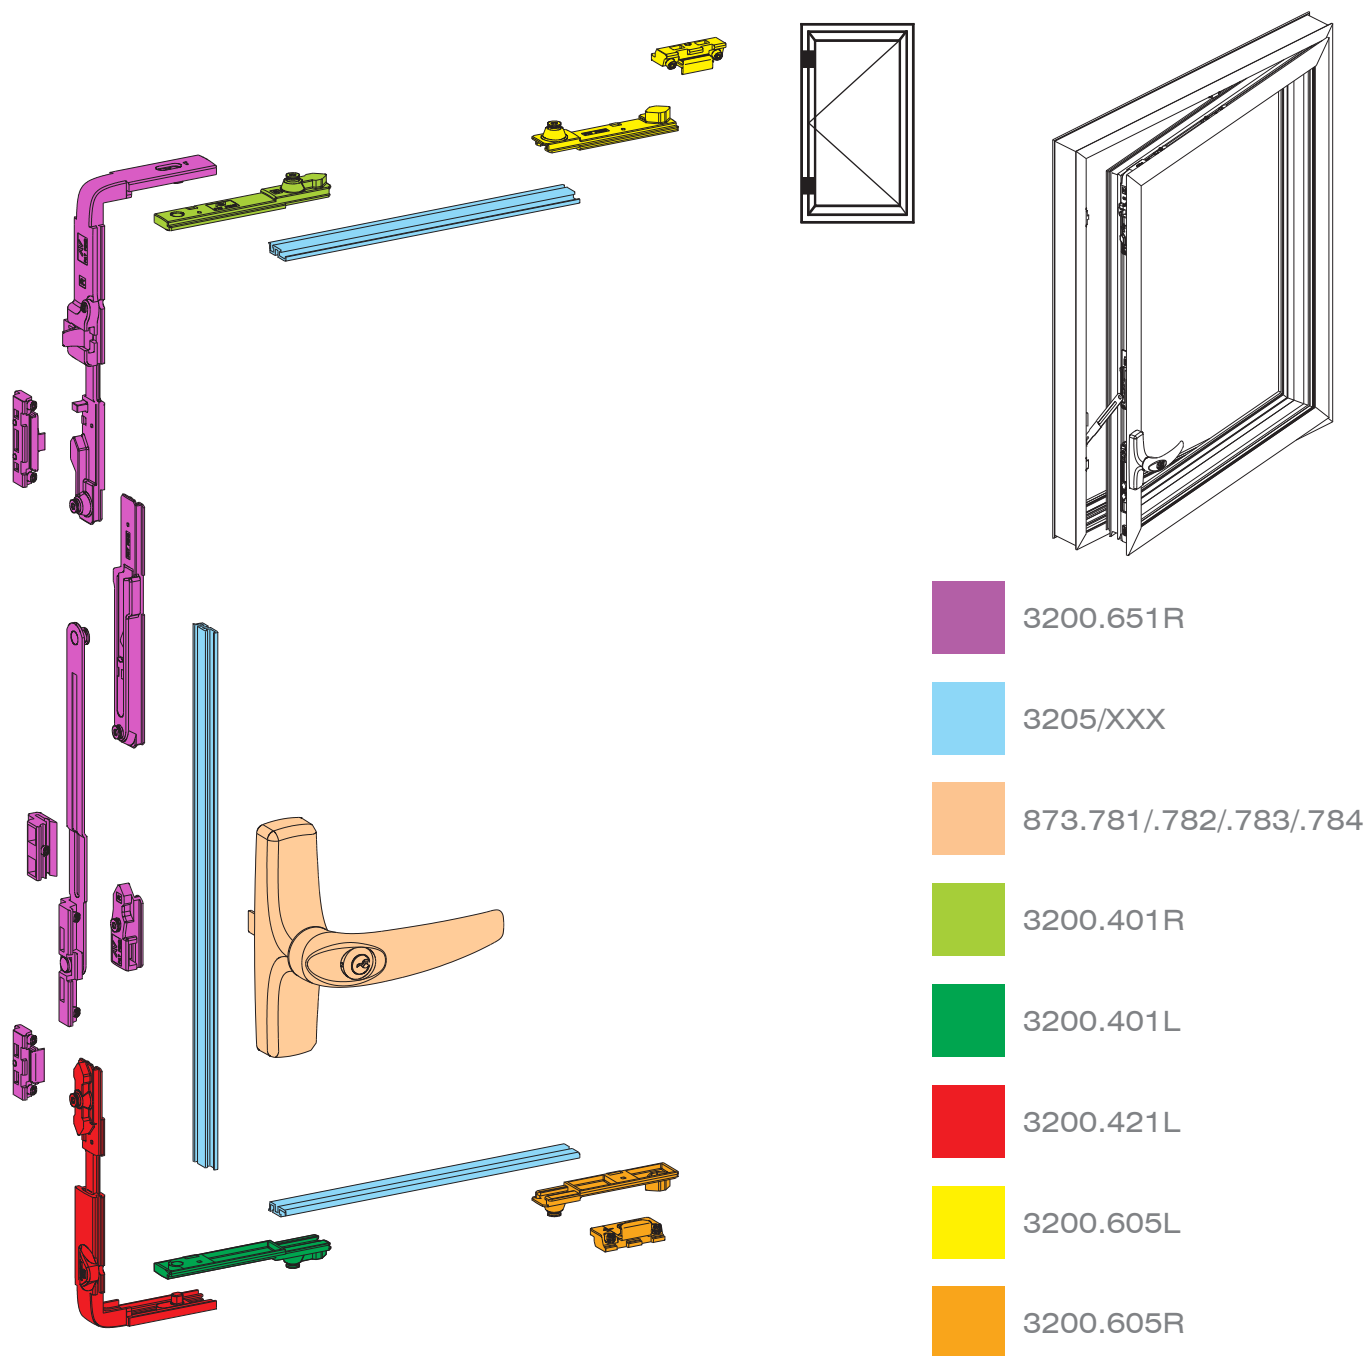

VENTILATION SASH
vertical closing kit for limited
opening casement

3200.651R
3200.651L

ACCESSORY SCHEME

ART.	NAME	DESCRIPTION	FINISHES	Pcs.
3200.651R	VENTILATION SASH	Vertical closing kit for limited right hand casement		5
3200.651L	VENTILATION SASH	Vertical closing kit for limited left hand casement		5

VENTILATION SASH
vertical closing kit for limited
opening casement

3200.651R
3200.651L

LEAF HINGE RANGE

60-70 KG

1115/.1:
2 hinges Kg 60.
3 hinges Kg 70.

1115/.1:
2 hinges Kg 60.
3 hinges Kg 70.

80-90 KG

1121/.1/.21:
2 hinges Kg 80.
3 hinges Kg 90.

1121/.1/.21:
2 hinges Kg 80.
3 hinges Kg 90.

90-100 KG

1122/.1/.21:
2 hinges Kg 90.
3 hinges Kg 100.

1122/.1/.21:
2 hinges Kg 90.
3 hinges Kg 100.

80-150 KG

80 KG

1115/.1 - 1116.1

1121/.1/.21 - 1122/.1/.21
1122.200/.201 - 1123/.21

170 KG

70 KG for internally
flush profiles

3200.840R - 3200.840L
3200.860R - 3200.860L

3200.709/.729

3200.710R - 3200.710L
3200.730R - 3200.730L

3200.708R - 3200.708L

3200.701/.721

3200.700R - 3200.700L
3200.720R - 3200.720L