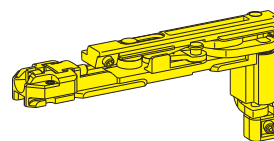

1121/.1/.21:
2 hinges Kg 80.
3 hinges Kg 90.

90-100 KG

1122/.1/.21:
2 hinges Kg 90.
3 hinges Kg 100.

1122/.1/.21:
2 hinges Kg 90.
3 hinges Kg 100.

80-150 KG

80 KG

1115/.1 - 1116.1

1121/.1/.21 - 1122/.1/.21
1122.200/.201 - 1123/.21

3020W

3010.718R - 3010.718R

3200.809/.829

VENTILATION SASH
vertical closing kit for limited
opening casement

3200.651R
3200.651L

LEAF HINGE RANGE

110 KG

140 KG