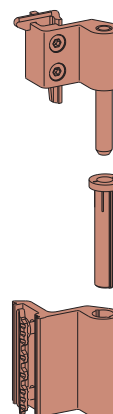

VENTILATION SASH
vertical closing kit for limited
opening casement

3200.651R
3200.651L

ACCESSORY SCHEME

ART.	NAME	DESCRIPTION	FINISHES	Pcs.
3200.651R	VENTILATION SASH	Vertical closing kit for limited right hand casement		5
3200.651L	VENTILATION SASH	Vertical closing kit for limited left hand casement		5

VENTILATION SASH
vertical closing kit for limited
opening casement

3200.651R
3200.651L

LEAF HINGE RANGE

60-70 KG

1115/.1:
2 hinges Kg 60.
3 hinges Kg 70.

1115/.1:
2 hinges Kg 60.
3 hinges Kg 70.

80-90 KG

1121/.1/.21:
2 hinges Kg 80.
3 hinges Kg 90.

1121/.1/.21:
2 hinges Kg 80.
3 hinges Kg 90.

90-100 KG

1122/.1/.21:
2 hinges Kg 90.
3 hinges Kg 100.

1122/.1/.21:
2 hinges Kg 90.
3 hinges Kg 100.

80-150 KG

80 KG

1115/.1 - 1116.1

1121/.1/.21 - 1122/.1/.21
1122.200/.201 - 1123/.21

3020W

3010.718R - 3010.718R

3200.809/.829

VENTILATION SASH
vertical closing kit for limited
opening casement

3200.651R
3200.651L

LEAF HINGE RANGE

110 KG

140 KG