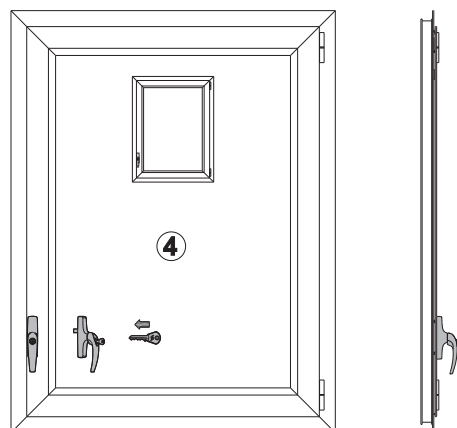

VENTILATION SASH
vertical closing kit for limited
opening casement

3200.651R
3200.651L

ACCESSORY SCHEME

ART.	NAME	DESCRIPTION	FINISHES	Pcs.
3200.651R	VENTILATION SASH	Vertical closing kit for limited right hand casement		5
3200.651L	VENTILATION SASH	Vertical closing kit for limited left hand casement		5

3200.740/.745

VENTILATION SASH
vertical closing kit for limited
opening casement

3200.651R
3200.651L

Closure

Safety opening

Microventilation

Safety opening

180° rotation