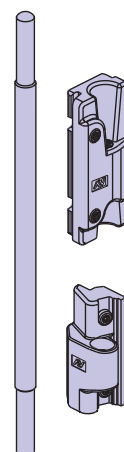

VENTILATION SASH
vertical closing kit for limited
opening casement

3200.651R
3200.651L

ACCESSORY SCHEME

ART.	NAME	DESCRIPTION	FINISHES	Pcs.
3200.651R	VENTILATION SASH	Vertical closing kit for limited right hand casement		5
3200.651L	VENTILATION SASH	Vertical closing kit for limited left hand casement		5

VENTILATION SASH
vertical closing kit for limited
opening casement

3200.651R
3200.651L

LEAF HINGE RANGE

60-70 KG

1115/.1:
2 hinges Kg 60.
3 hinges Kg 70.

1115/.1:
2 hinges Kg 60.
3 hinges Kg 70.

80-90 KG

1121/.1/.21:
2 hinges Kg 80.
3 hinges Kg 90.

1121/.1/.21:
2 hinges Kg 80.
3 hinges Kg 90.

90-100 KG

1122/.1/.21:
2 hinges Kg 90.
3 hinges Kg 100.

1122/.1/.21:
2 hinges Kg 90.
3 hinges Kg 100.

80-150 KG

80 KG

1115/.1 - 1116.1

1121/.1/.21 - 1122/.1/.21
1122.200/.201 - 1123/.21