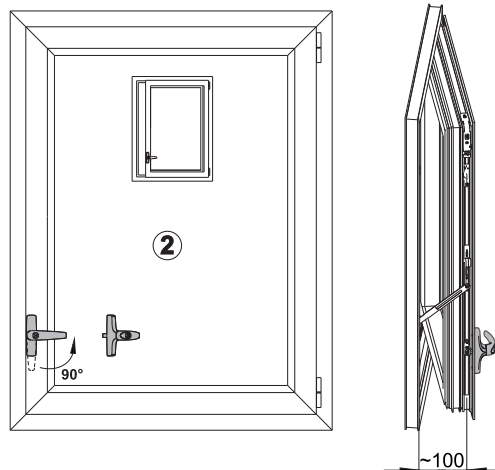

VENTILATION SASH
vertical closing kit for limited
opening casement

3200.651R
3200.651L

ACCESSORY SCHEME

ART.	NAME	DESCRIPTION	FINISHES	Pcs.
3200.651R	VENTILATION SASH	Vertical closing kit for limited right hand casement		5
3200.651L	VENTILATION SASH	Vertical closing kit for limited left hand casement		5

3200.740/.745

VENTILATION SASH
vertical closing kit for limited
opening casement

3200.651R
3200.651L

Closure

Safety opening

Microventilation

Safety opening

180° rotation