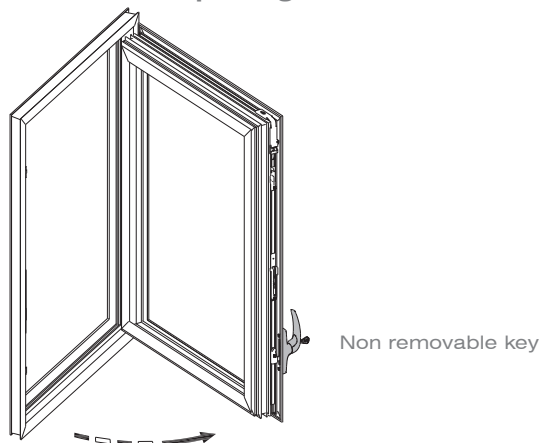

Total unlock opening