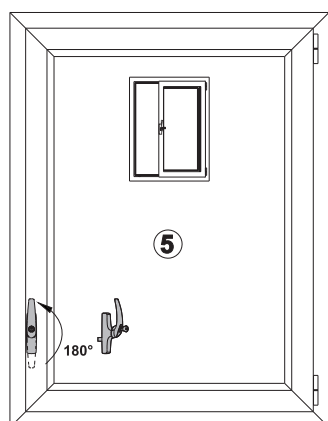

VENTILATION SASH
vertical closing kit for limited
opening casement

3200.651R
3200.651L

ACCESSORY SCHEME

ART.	NAME	DESCRIPTION	FINISHES	Pcs.
3200.651R	VENTILATION SASH	Vertical closing kit for limited right hand casement		5
3200.651L	VENTILATION SASH	Vertical closing kit for limited left hand casement		5

3200.740/.745

VENTILATION SASH
vertical closing kit for limited
opening casement

3200.651R
3200.651L

Closure

Safety opening

Microventilation

Safety opening

180° rotation