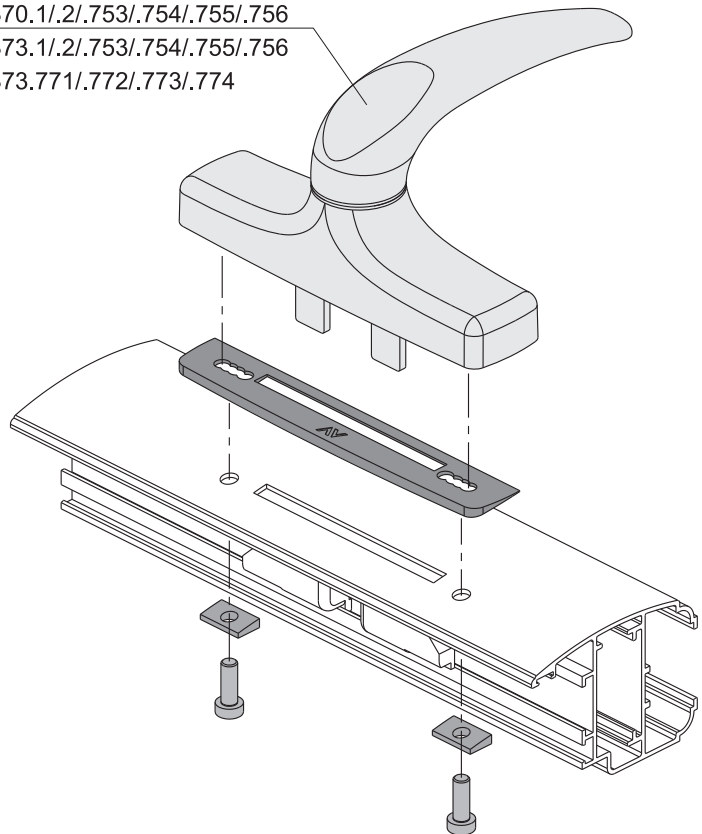

870.851

870.1/.2/.753/.754/.755/.756
873.1/.2/.753/.754/.755/.756
873.771/.772/.773/.774

Adatto per profili ALL.CO P4 arrotondato e simili.
Suitable for ALL.CO P4 rounded shape and similar.

870.851

870.1/.2/.753/.754/.755/.756
873.1/.2/.753/.754/.755/.756
873.771/.772/.773/.774

Adatto per profili ALL.CO P4 arrotondato e simili.
Suitable for ALL.CO P4 rounded shape and similar.