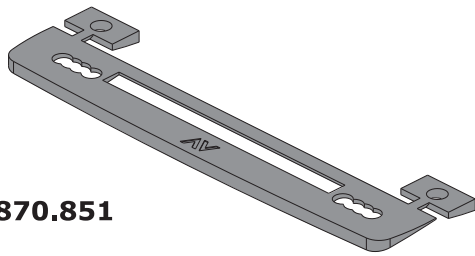

870.851

870.1/.2/.753/.754/.755/.756
873.1/.2/.753/.754/.755/.756
873.771/.772/.773/.774

Adatto per profili ALL.CO P4 arrotondato e simili.
Suitable for ALL.CO P4 rounded shape and similar.

870.851

870.1/.2/.753/.754/.755/.756
873.1/.2/.753/.754/.755/.756
873.771/.772/.773/.774

Adatto per profili ALL.CO P4 arrotondato e simili.
Suitable for ALL.CO P4 rounded shape and similar.