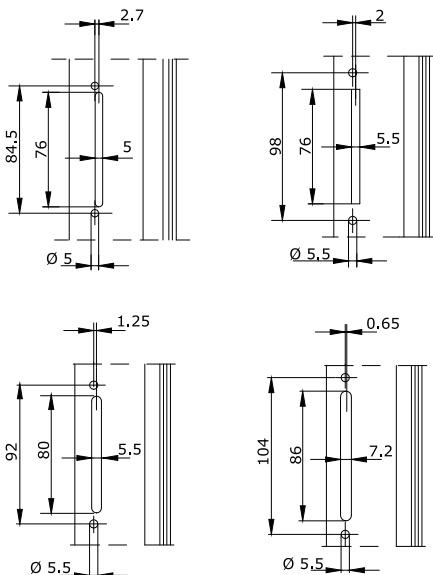

870.851

870.1/.2/.753/.754/.755/.756
873.1/.2/.753/.754/.755/.756
873.771/.772/.773/.774

Adatto per profili ALL.CO P4 arrotondato e simili.
Suitable for ALL.CO P4 rounded shape and similar.

870.851

870.1/.2/.753/.754/.755/.756
873.1/.2/.753/.754/.755/.756
873.771/.772/.773/.774

Adatto per profili ALL.CO P4 arrotondato e simili.
Suitable for ALL.CO P4 rounded shape and similar.