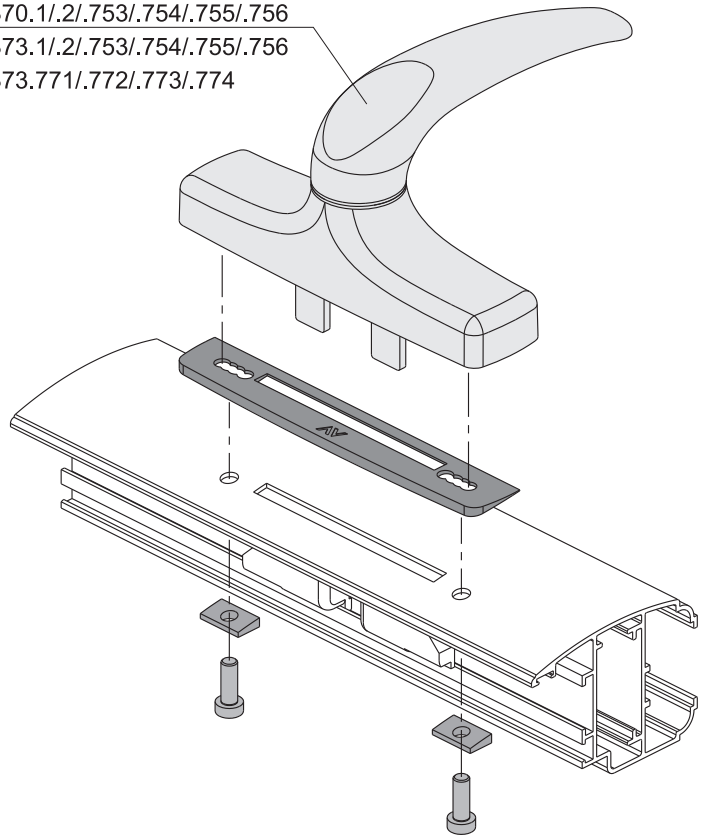

870.851

870.1/.2/.753/.754/.755/.756
873.1/.2/.753/.754/.755/.756
873.771/.772/.773/.774

Adatto per profili ALL.CO P4 arrotondato e simili.
Suitable for ALL.CO P4 rounded shape and similar.

870.851

870.1/.2/.753/.754/.755/.756
873.1/.2/.753/.754/.755/.756
873.771/.772/.773/.774

Adatto per profili ALL.CO P4 arrotondato e simili.
Suitable for ALL.CO P4 rounded shape and similar.