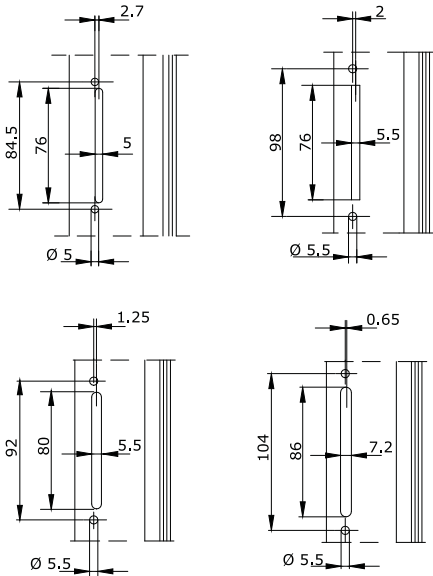

870.851

870.1/.2/.753/.754/.755/.756
873.1/.2/.753/.754/.755/.756
873.771/.772/.773/.774

Adatto per profili ALL.CO P4 arrotondato e simili.
Suitable for ALL.CO P4 rounded shape and similar.

870.851

870.1/.2/.753/.754/.755/.756
873.1/.2/.753/.754/.755/.756
873.771/.772/.773/.774

Adatto per profili ALL.CO P4 arrotondato e simili.
Suitable for ALL.CO P4 rounded shape and similar.